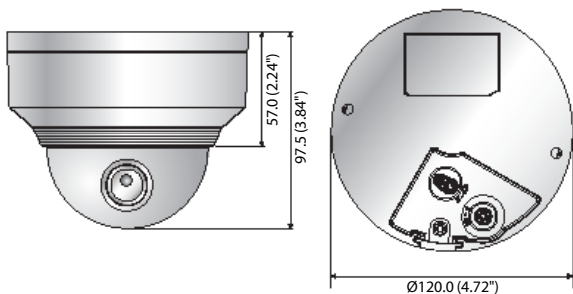

Dimensions

Unit : mm (inch)